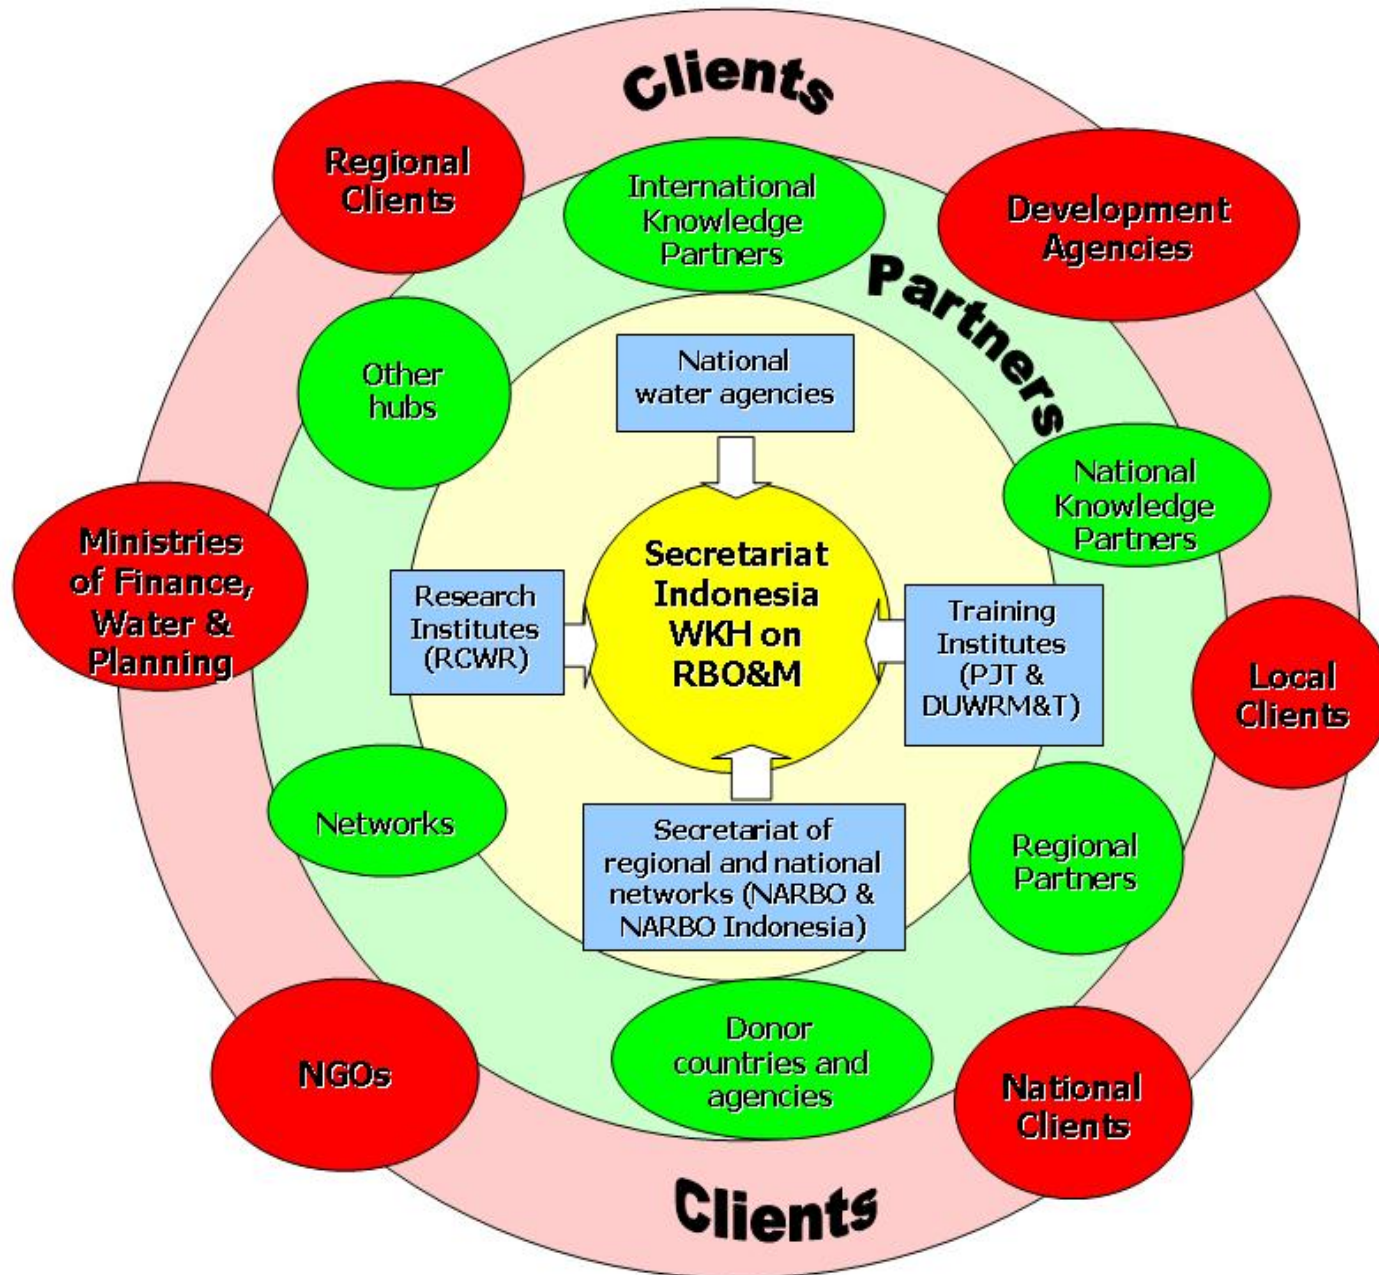

CRBOM

Center for River Basin Organizations and Management

www.crbom.org

Knowledge Networking for Water Security in the 21st Century

CRBOM

- Established by ministerial decree and launched on **28 April 2009**
- Located in **Solo City (Surakarta), Central Java**, among several agencies and organizations involved in river basin management

- CRBOM has been established as one of the Regional Water Knowledge Hubs under Asia Pacific Water Forum

COLLABORATION BETWEEN WATERKNOWLEDGE HUBS

Vision and mission

Vision:

IWRM-based river basin management successfully implemented, in support of social benefits, economic growth and environmental quality

Mission:

CRBOM consolidated as a national centre of excellence and a regional knowledge hub within river basin organizations and management

Schematic Overview of Clients and Partnership of CRBOM

Regional Products and Services

CRBOM

Share and exchange of Knowledge

River basin management experience

Expertise from knowledge hubs

- many disciplines

**Ideas for bridging
regional knowledge
and experinces**

Documentation dan Diseminaton