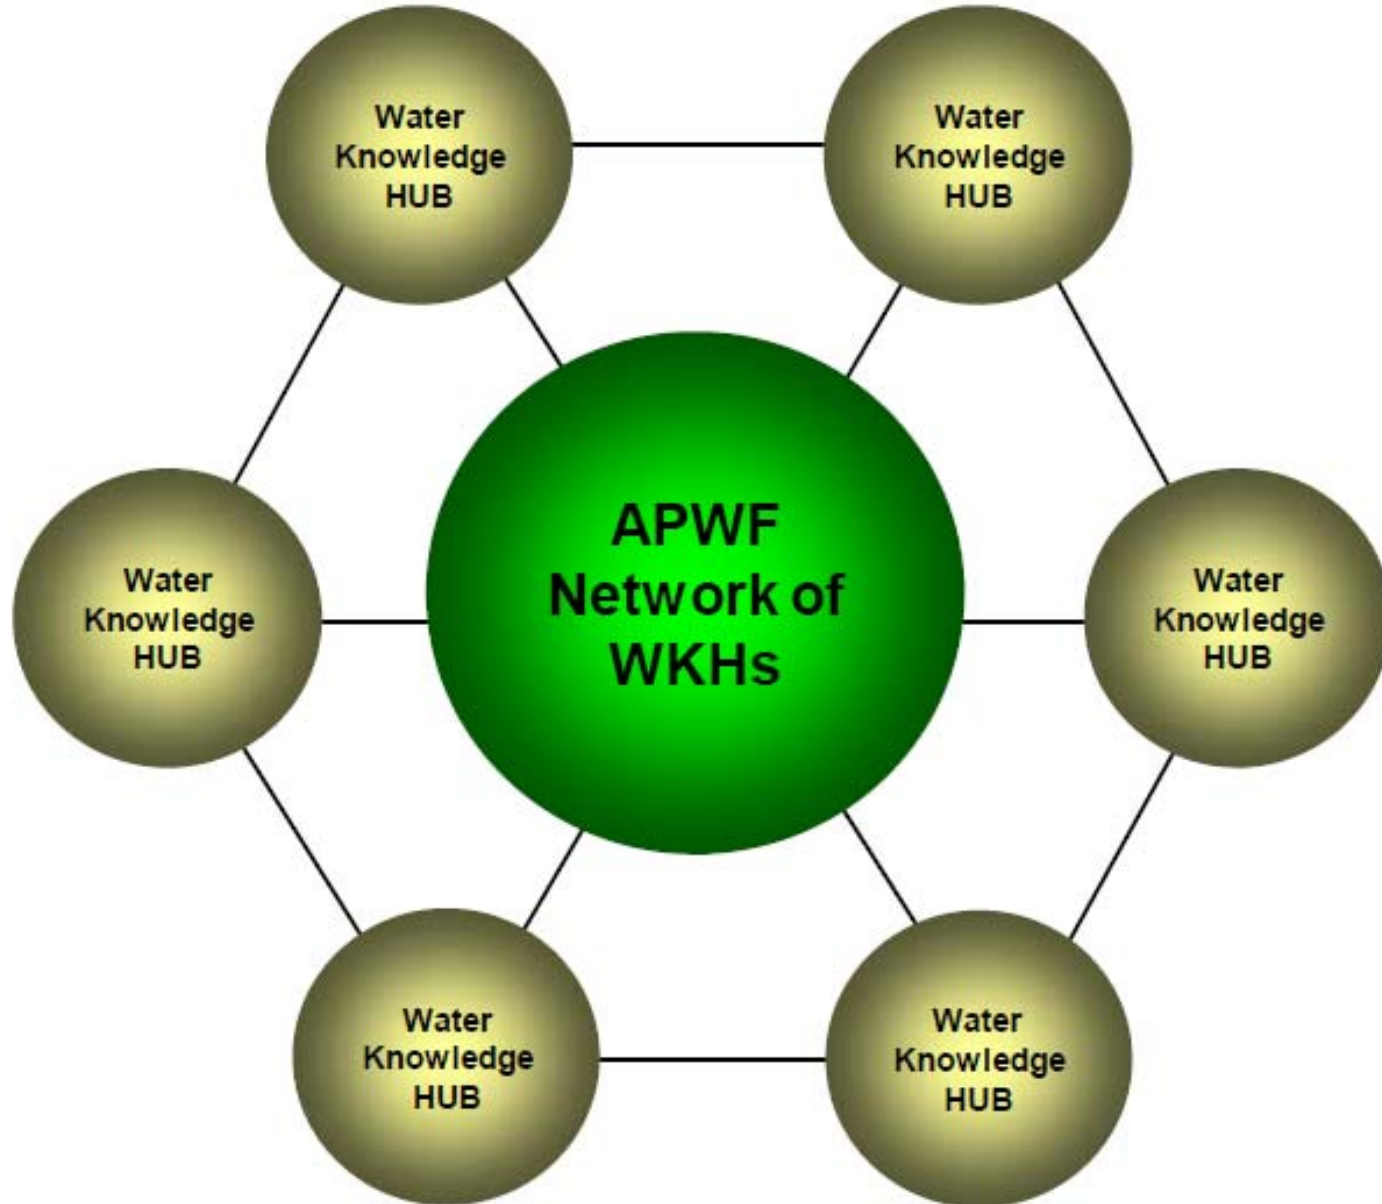

CRBOM

Center for River Basin Organizations and Management

www.crbom.org

Knowledge Networking for Water Security in the 21st Century

CRBOM

- Established by ministerial decree and launched on **28 April 2009**
- Located in **Solo City (Surakarta), Central Java**, among several agencies and organizations involved in river basin management

- CRBOM has been established as one of the Regional Water Knowledge Hubs under Asia Pacific Water Forum

COLLABORATION BETWEEN WATERKNOWLEDGE HUBS

Vision and mission

Vision:

IWRM-based river basin management successfully implemented, in support of social benefits, economic growth and environmental quality